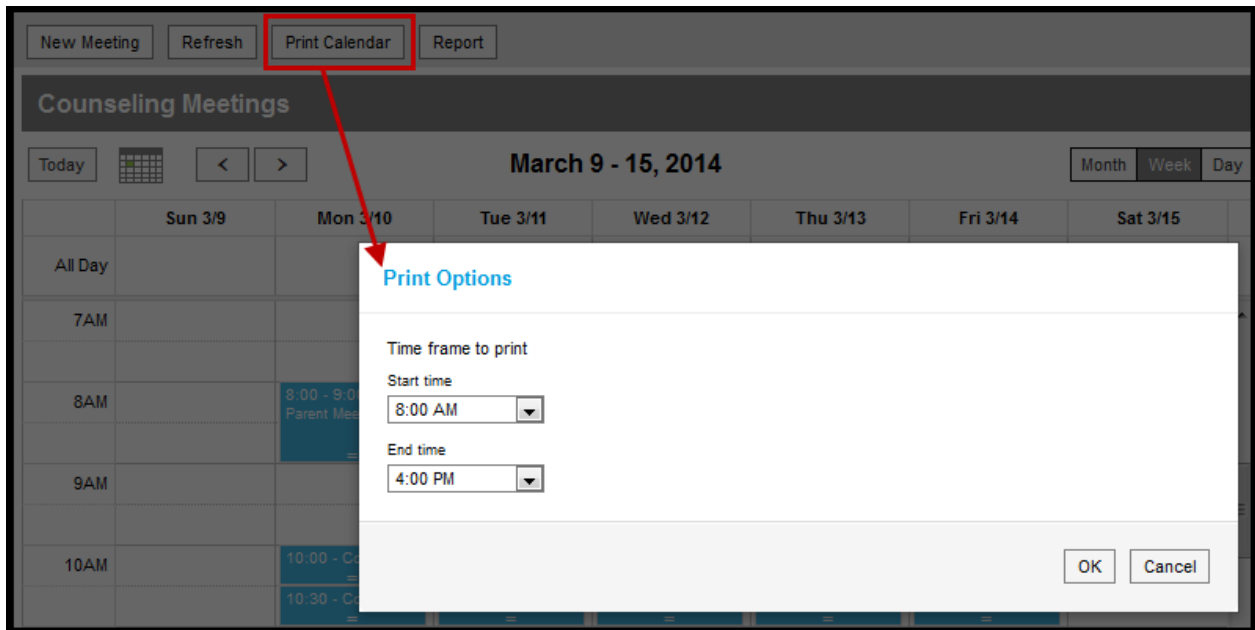

Print Your Counseling Calendar

Last Modified on 10/22/2022 9:36 am CDT

Classic Path: Student Information > Counseling > Meetings > Print Calendar

Search Terms: Counseling, Meetings

To print your calendar, select the **Print Calendar** button at the top of the screen, then indicate time frame you'd like to print by selecting **Start** and **End Times**.

Printing Your Calendar

Click **OK** to view the calendar in a format suitable for printing. A browser print window also opens. Campus recommends printing your month or week calendar in landscape view.

All view and filtering options currently selected are applied to the printed calendar.