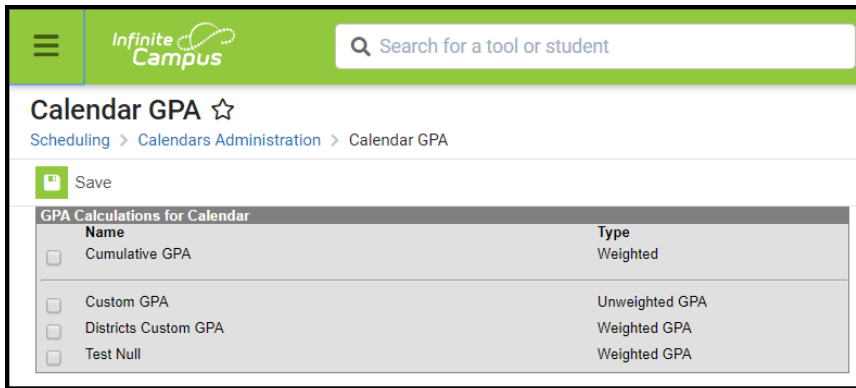

Calendar GPA

Last Modified on 10/22/2022 10:04 am CDT

Classic View: System Administration > Calendar > Calendar > Calendar GPA

Search Terms: Calendar GPA

The Calendar GPA tab lists all available Custom GPA Calculation (name and type) that may be chosen for use within that calendar. They are ordered by the sequence entered for that calculation on the [GPA Calculation](#) tab.

Calendar GPA Tab

Select a GPA

To associate a GPA with a calendar, mark the desired GPA and click the **Save** button. More than one GPA can be associated with a calendar.

Removal of a selected GPA calculation cannot be done if there are set Report Preferences for a Transcript or a Report Card that use that GPA Calculation. If a user removes a selected GPA Calculation and this dependency exists, a popup message displays indicating that calculation is in use. Remove the report preference setting before removing the checkbox for the GPA Calculation.